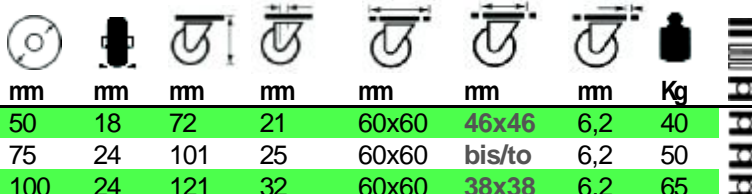

Leichte Apparaterollen

Rad: Radkörper aus Kunststoff.

Gehäuse: Stahlblech, verzinkt mit doppelter Kugellagerung im Gabelkopf, Radachse verschraubt. Feststeller mit Doppelstop.

Light apparatus castors

Wheel: Wheel centre out of plastic.

Housing: Sheet steel housing, glossy zinc-plated, with twin ball bearing in the fork head. Wheel axle screwed. Lock with double stop.